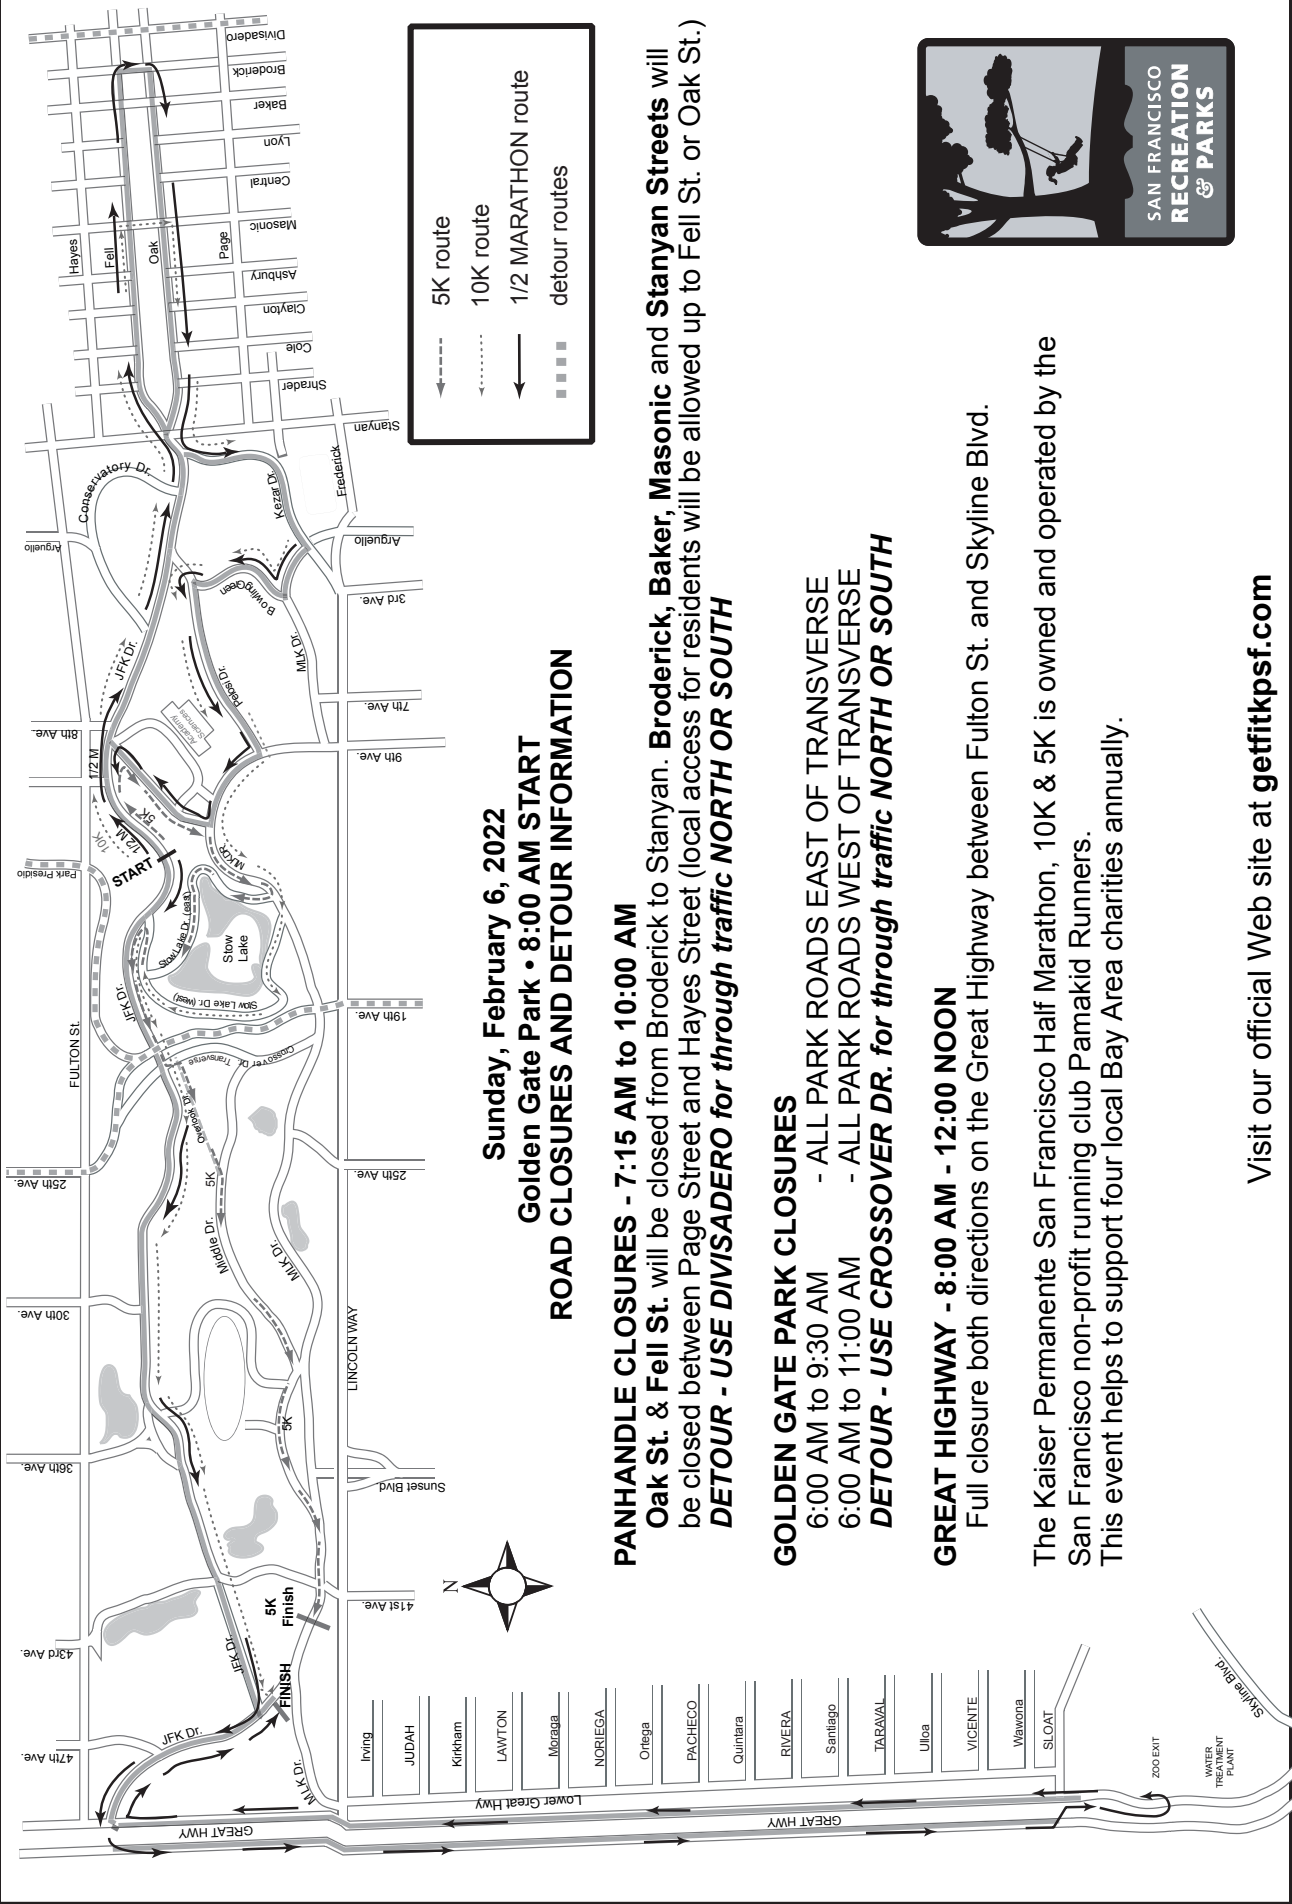

Kaiser Permanente San Francisco Half Marathon, 10K & 5K • presented by Pamakid Runners

Sunday, February 6, 2022
Golden Gate Park • 8:00 AM START
ROAD CLOSURES AND DETOUR INFORMATION

PANHANDLE CLOSURES - 7:15 AM to 10:00 AM
Oak St. & Fell St. will be closed from Broderick to Stanyan. **Broderick, Baker, Masonic and Stanyan Streets** will be closed between Page Street and Hayes Street (local access for residents will be allowed up to Fell St. or Oak St.)
DETOUR - USE DIVISADERO for through traffic NORTH OR SOUTH

GOLDEN GATE PARK CLOSURES
 6:00 AM to 9:30 AM - ALL PARK ROADS EAST OF TRANSVERSE
 6:00 AM to 11:00 AM - ALL PARK ROADS WEST OF TRANSVERSE
DETOUR - USE CROSSOVER DR. for through traffic NORTH OR SOUTH

GREAT HIGHWAY - 8:00 AM - 12:00 NOON
 Full closure both directions on the Great Highway between Fulton St. and Skyline Blvd.

The Kaiser Permanente San Francisco Half Marathon, 10K & 5K is owned and operated by the San Francisco non-profit running club Pamakid Runners. This event helps to support four local Bay Area charities annually.